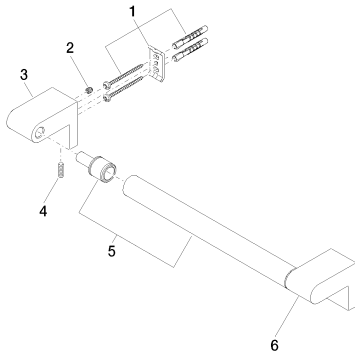

Bathtub - IMO

Towel bar - polished chrome

Article number: 83 030 670-00

Other surface finishes

platinum matte

83 030 670-06

More custom finish options are available via special production (xTra Service). Please see our finish matrix for availability and pricing or contact a Dornbracht representative.

Spare parts list

Number	Item Number	Designation	Number of units