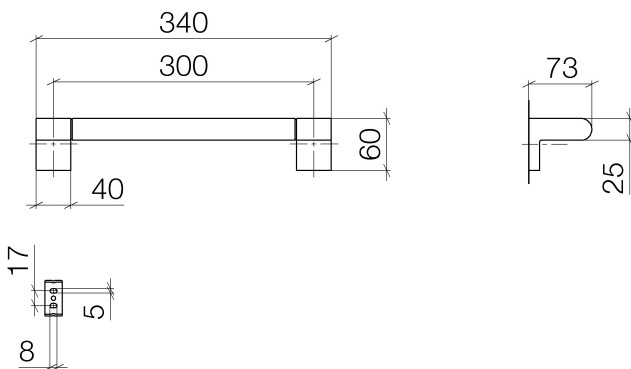

Bathtub - IMO

Towel bar - polished chrome

Article number: 83 030 670-00

- Center to center 11-3/4"
- Width 13-3/8"
- Height 2-3/8"
- 2-7/8" Projection

polished chrome

Dimensional drawing

All dimensions in mm / inch = mm x 0,0394

Bathtub - IMO

Towel bar - polished chrome

Article number: 83 030 670-00

Bathtub - IMO

Towel bar - polished chrome

Article number: 83 030 670-00

Other surface finishes

platinum matte